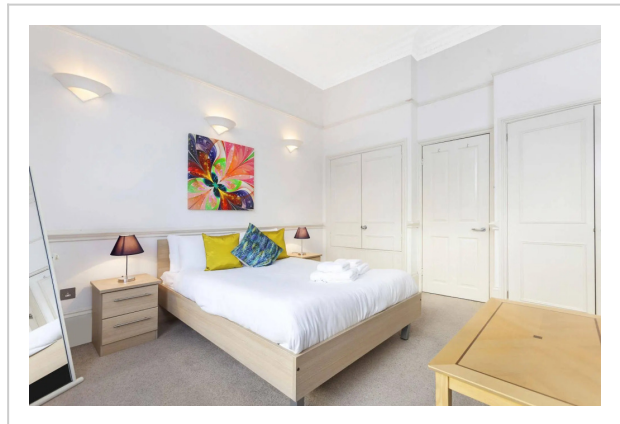

Club Living - Hyde Park & Paddington Apartments--1 Bedroom Apartment

Address: 100 Inverness Terrace, London W2, UK, London

Bathrooms: 2

Location

Looking for a home comfort: apartment «Club Living - Hyde Park & Paddington Apartments» is located in London. This apartment is located in 4 km from the city center. You can take a walk and explore the neighbourhood area of the apartment — Bayswater, The Reel Poster Gallery and Elfin Oak.